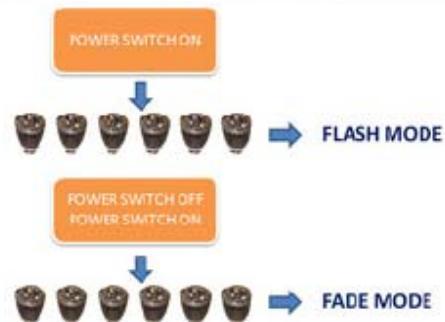

# MUSIC + IR CONTROL BULB

## The world's first !!

DREAMY newest RGB LED Bulb combines the MUSIC and IR control. Two MUSIC control modes and two change modes are built in this spotlight bulb. There are 16 different colors of light could be displayed with the dimmer function. These excellent function would make your life more colorful.

### SYMMETRIC CONTROL