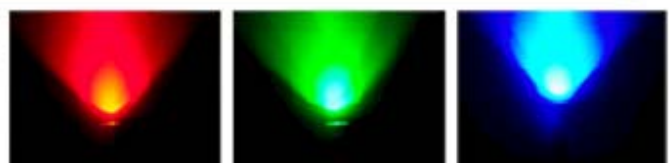

COLOR OPTION

Color	Wavelength	Lumen Flux
Red	635 nm	21 lm
Green	525 nm	42 lm
Blue	460 nm	18 lm